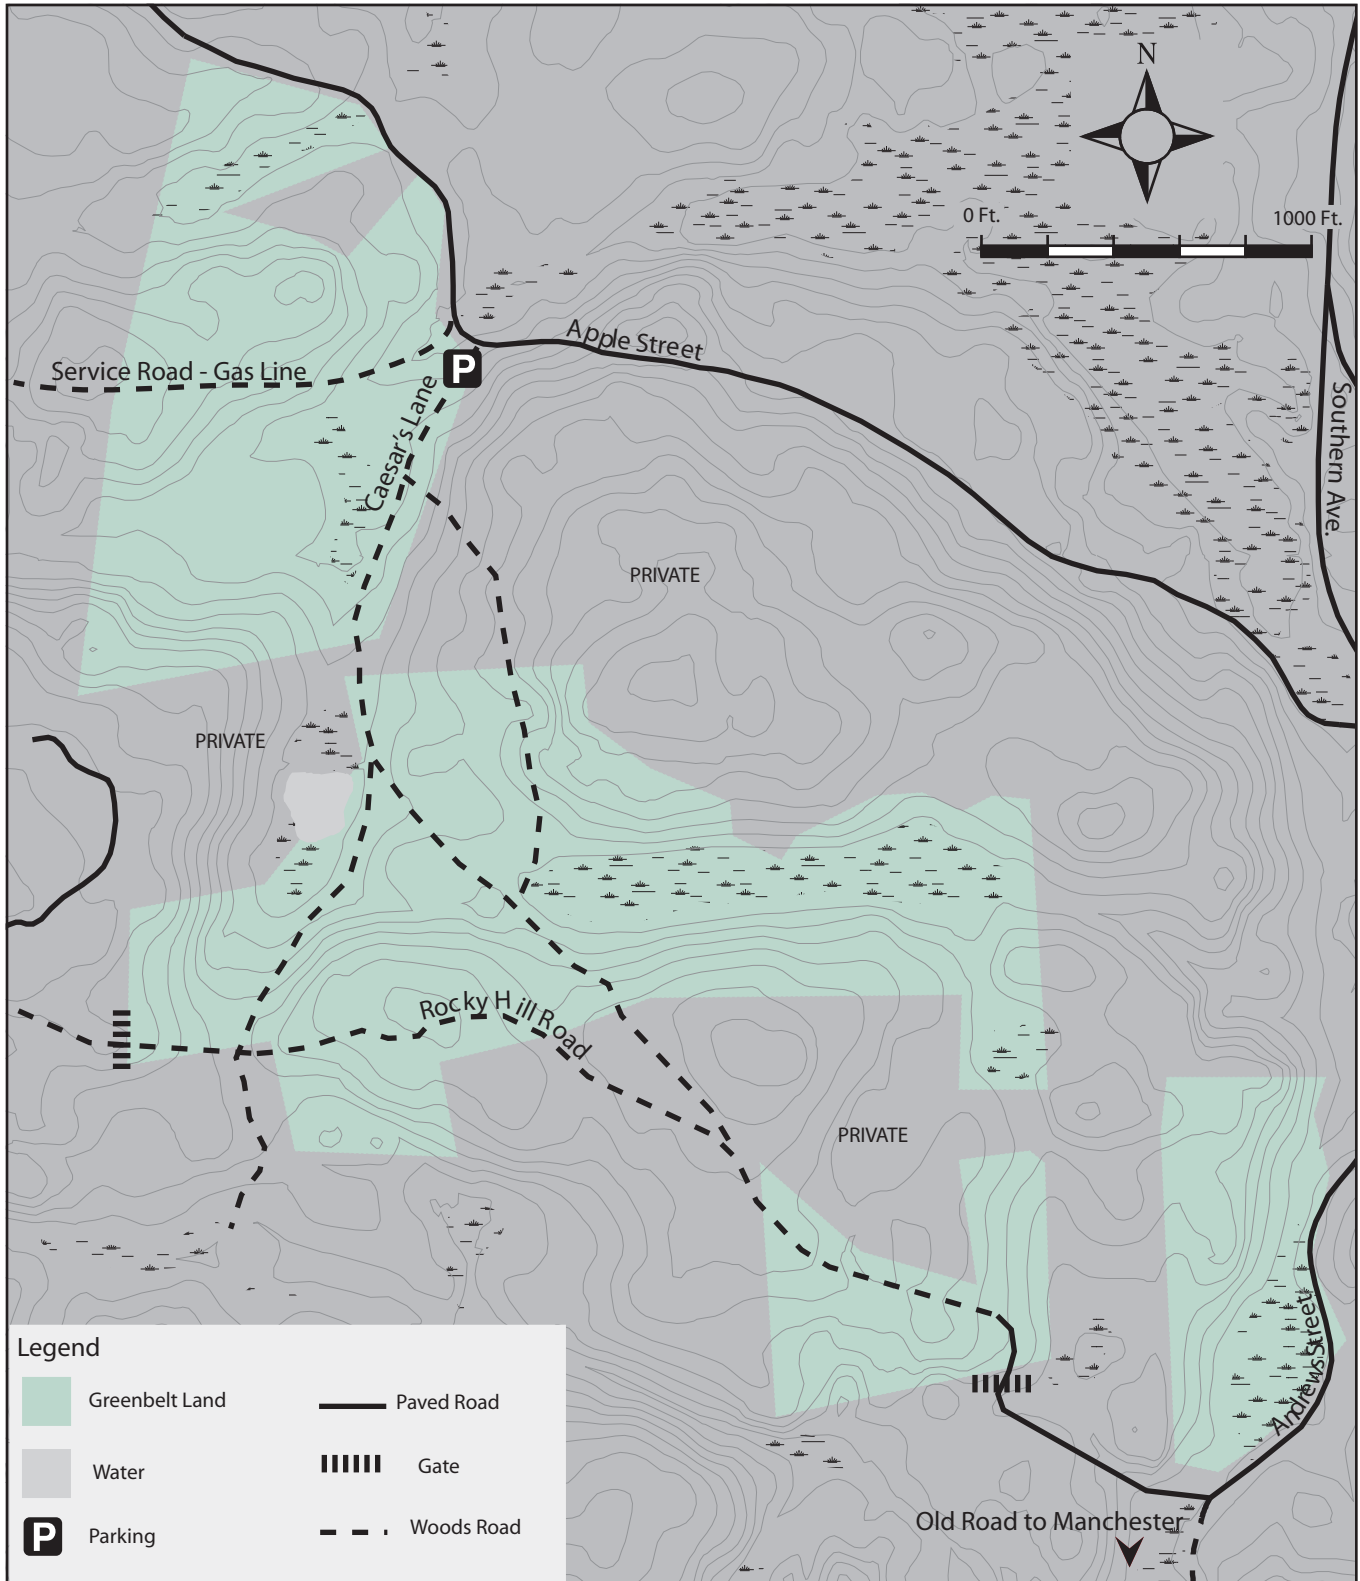

WARREN WELD WOODLAND - 106 ACRES

ESSEX, MA

A PROPERTY OF ESSEX COUNTY GREENBELT ASSOCIATION

Map produced by Essex County Greenbelt Association. Source data obtained from 1:5,000 3-meter interval contour lines from Office of Geographic and Environmental Information (MassGIS), Commonwealth of Massachusetts Executive Office of Environmental Affairs, survey plans and Global Positioning System (GPS). Boundary lines and trail locations are approximate. November 2006.