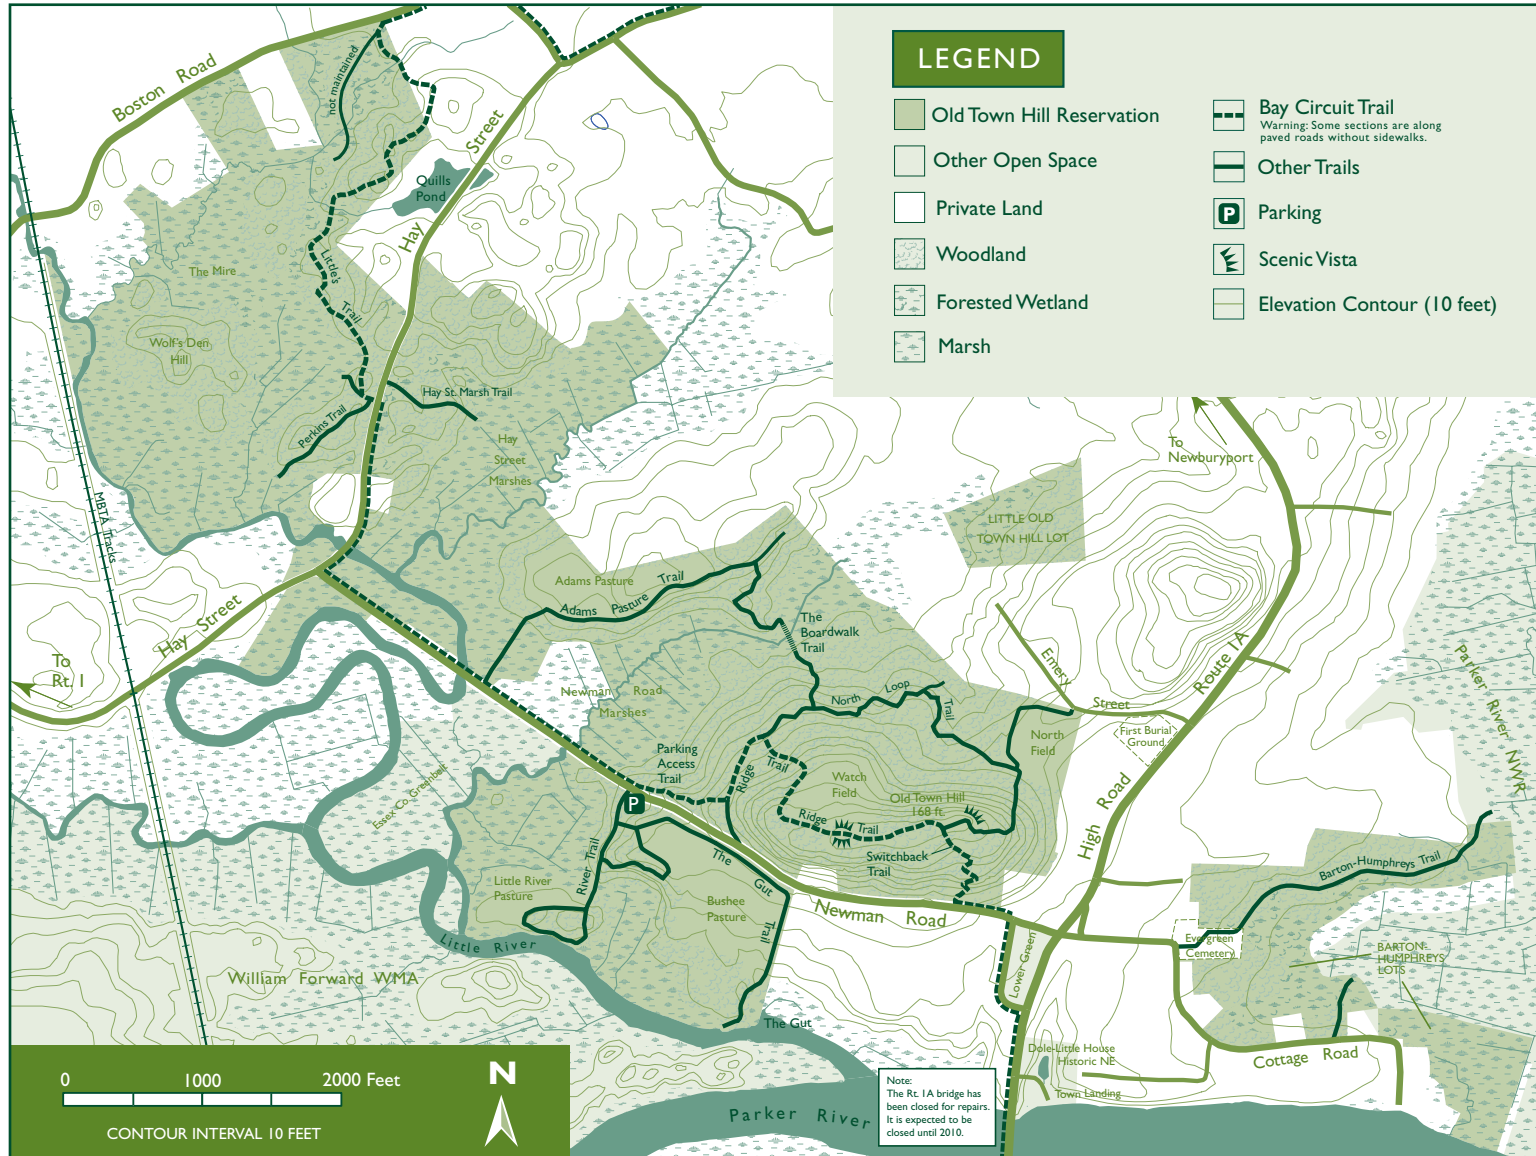

OLD TOWN HILL (531 ACRES)

Newman Road ■ Newbury, Massachusetts

tel 978.356.4351 ■ neregion@ttor.org ■ www.thetrustees.org

A PROPERTY OF THE TRUSTEES OF RESERVATIONS

REGIONAL TRAIL LINK

CANOEING / KAYAKING

MOUNTAIN BIKING NOT PERMITTED

WALKING / HIKING (MODERATE)

PICNICKING

BIRD WATCHING

MAP / GUIDE

FISHING

CROSS-COUNTRY SKIING / SNOWSHOEING

This map is a product of the Geographic Information System of The Trustees of Reservations. Source data obtained from 1:25,000 scale USGS topographic maps, field surveys, Global Positioning System (GPS), and the Massachusetts Executive Office of Environmental Affairs, MassGIS. Boundary lines and trail locations are approximate. June 2008.