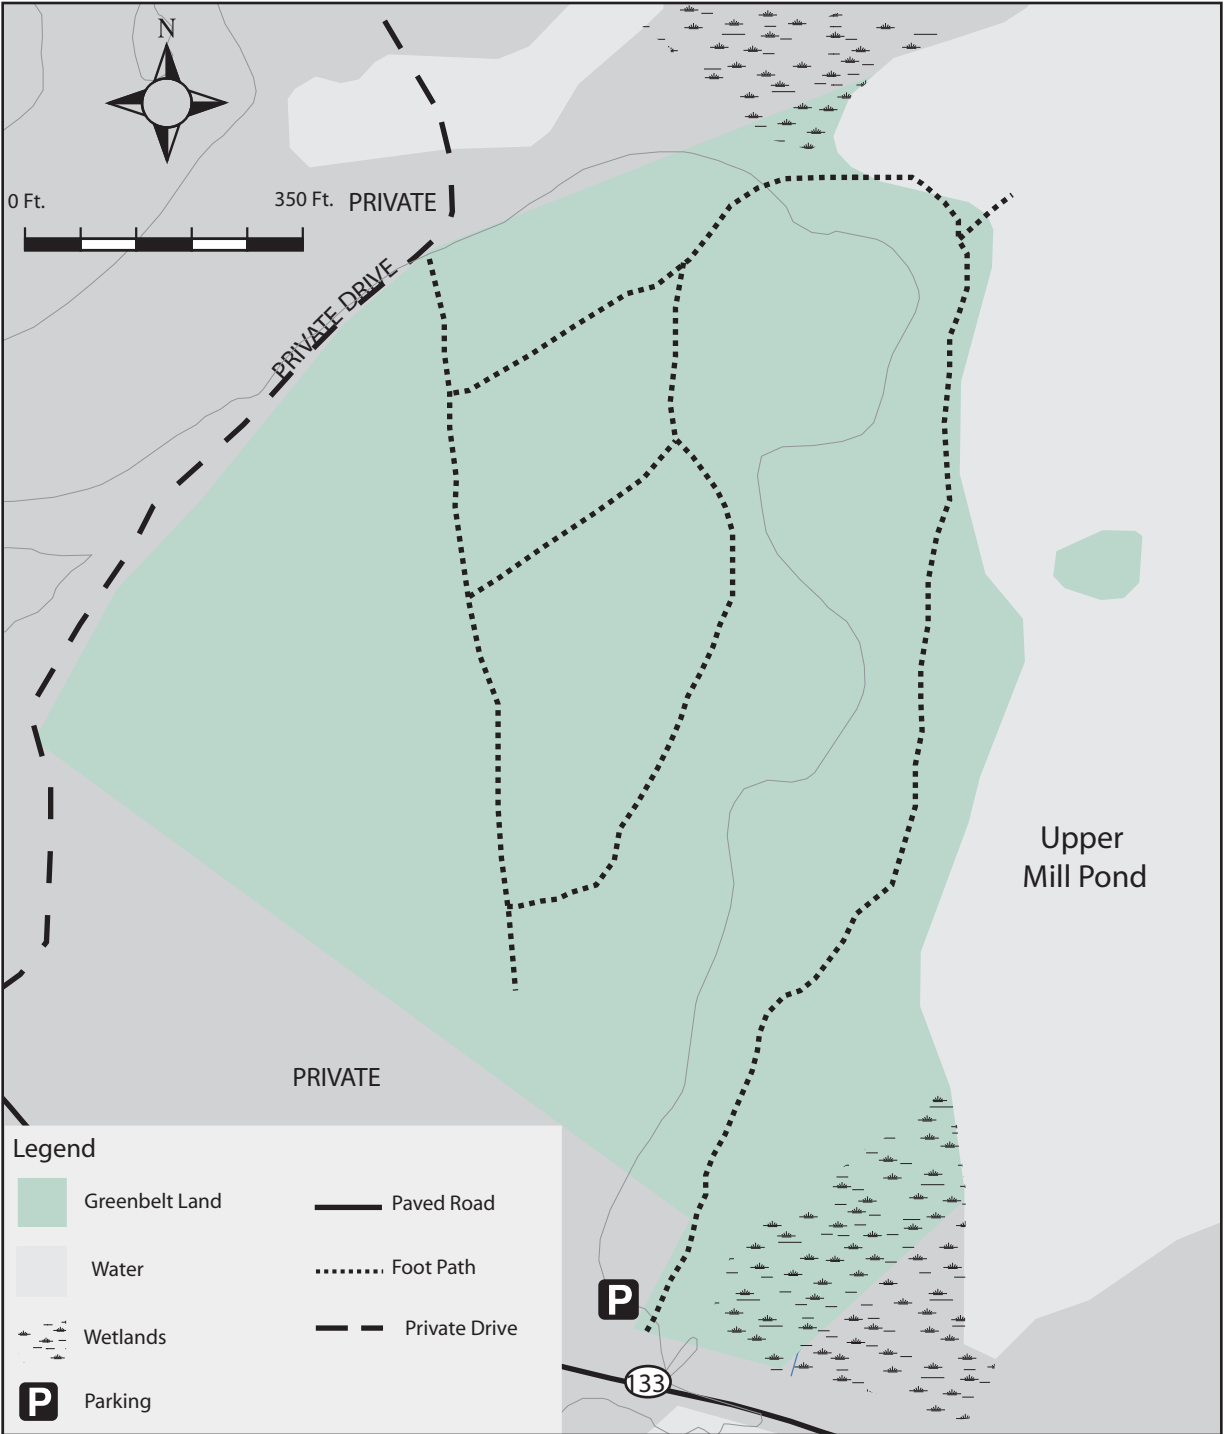

# AUTHUR EWELL RESERVATION - 32 ACRES

## ROWLEY, MA

A PROPERTY OF ESSEX COUNTY GREENBELT ASSOCIATION

Map produced by Essex County Greenbelt Association. Source data obtained from 1:5,000 3-meter interval contour lines from Office of Geographic and Environmental Information (MassGIS), Commonwealth of Massachusetts Executive Office of Environmental Affairs, survey plans and Global Positioning System (GPS). Boundary lines and trail locations are approximate. November 2006.