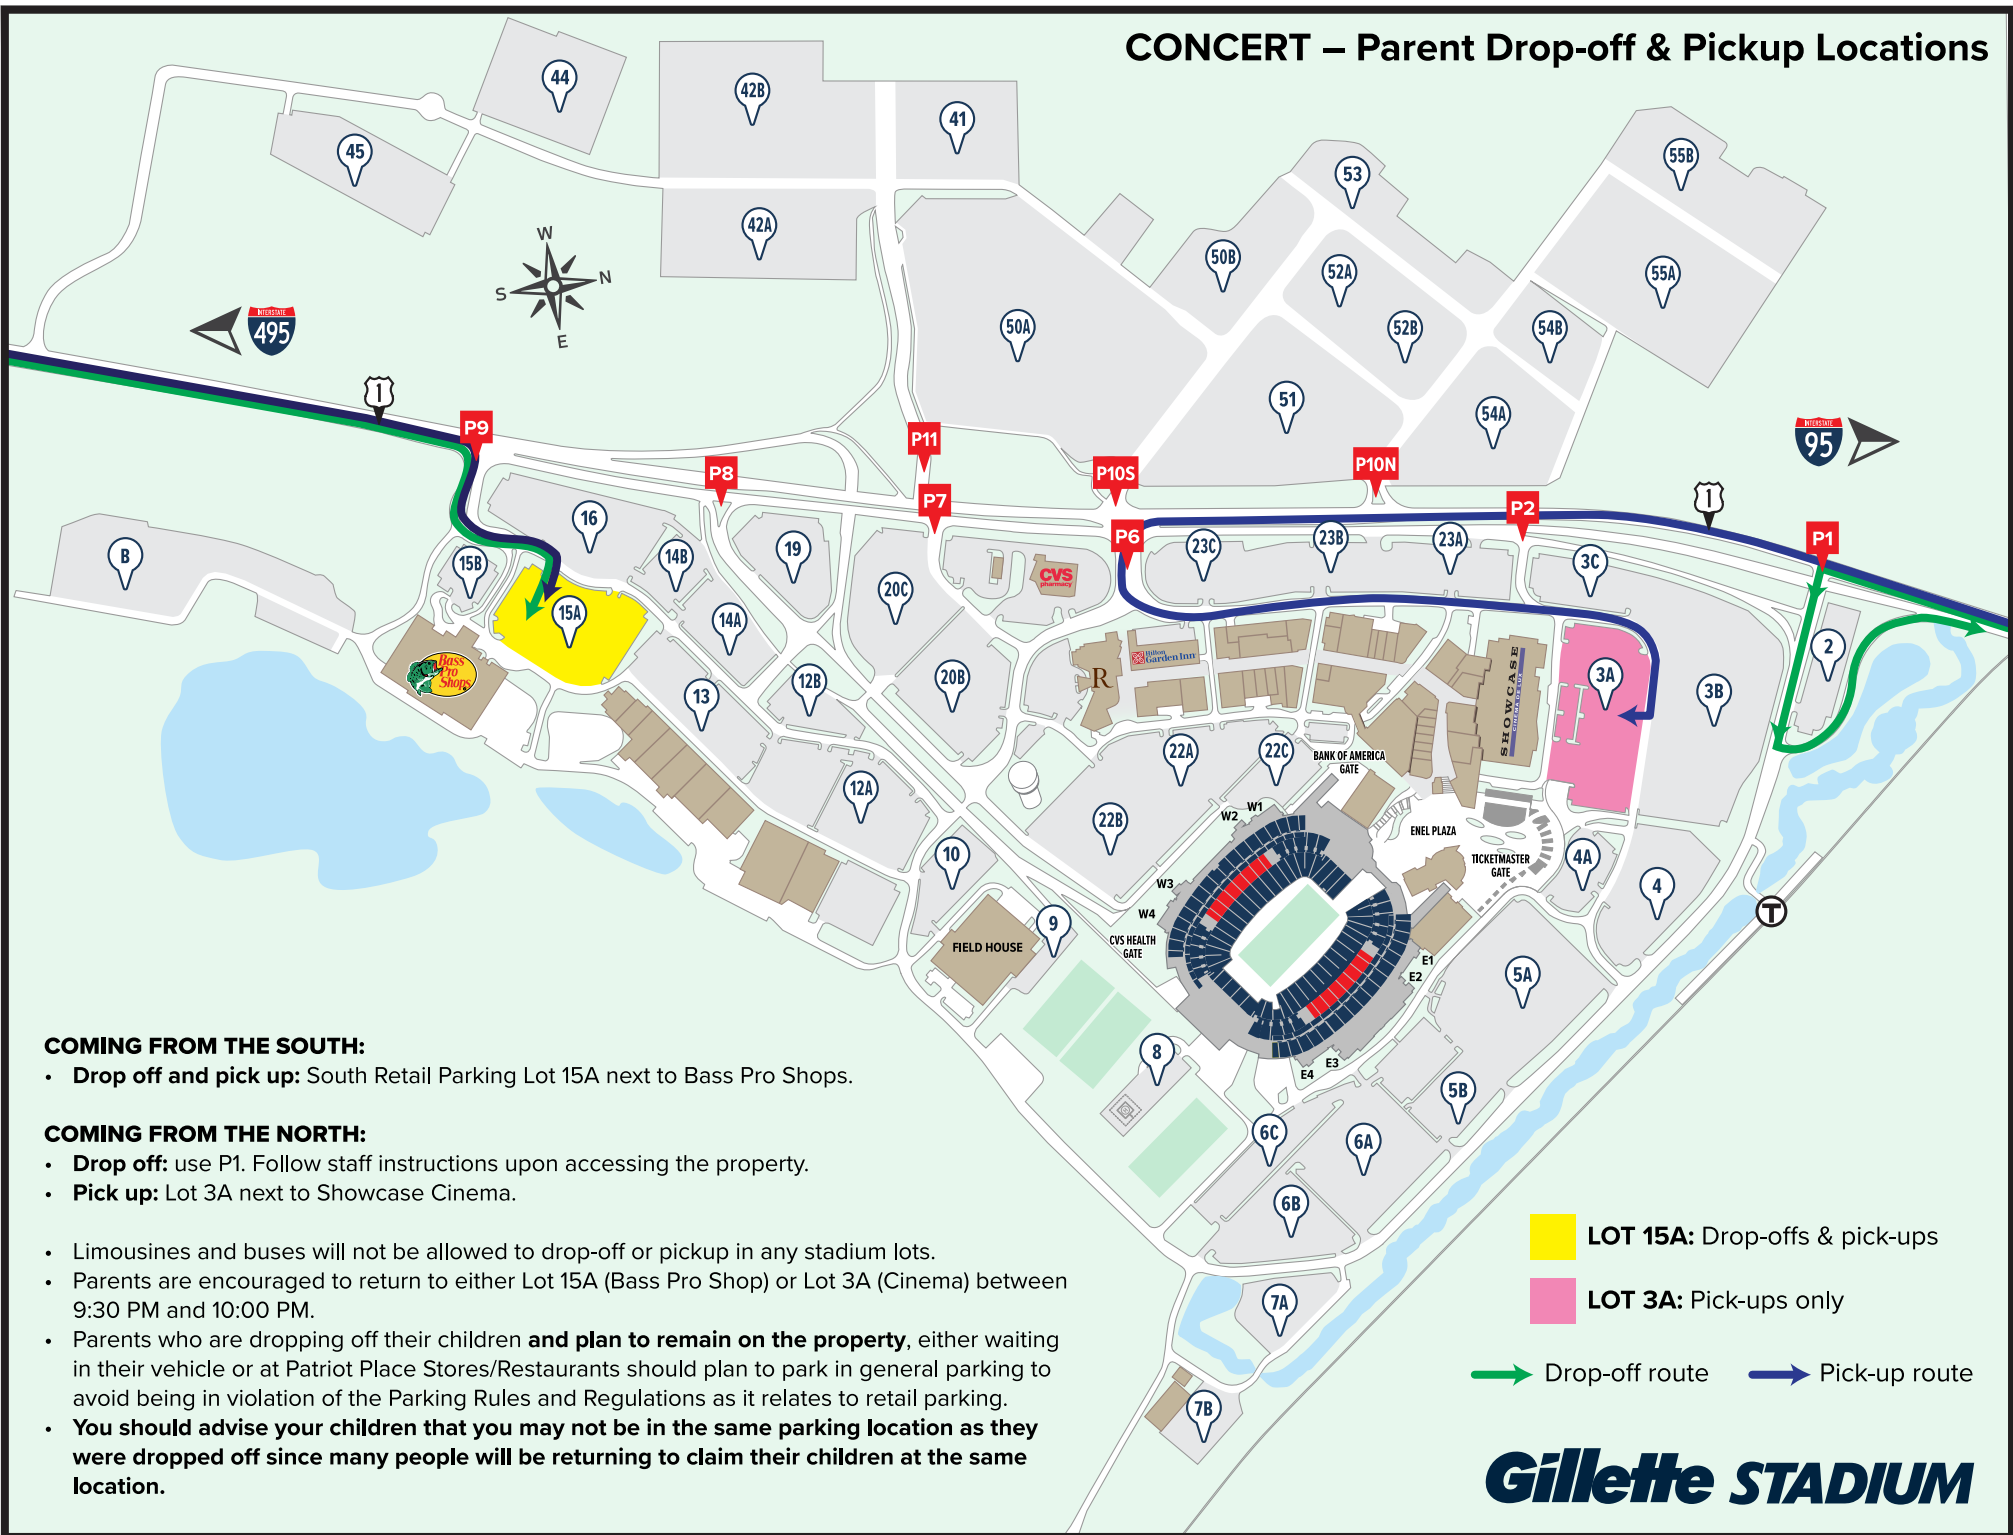

CONCERT – Parent Drop-off & Pickup Locations

COMING FROM THE SOUTH:

- **Drop off and pick up:** South Retail Parking Lot 15A next to Bass Pro Shops.

COMING FROM THE NORTH:

- **Drop off:** use P1. Follow staff instructions upon accessing the property.
- **Pick up:** Lot 3A next to Showcase Cinema.

- Limousines and buses will not be allowed to drop-off or pickup in any stadium lots.
- Parents are encouraged to return to either Lot 15A (Bass Pro Shop) or Lot 3A (Cinema) between 9:30 PM and 10:00 PM.
- Parents who are dropping off their children **and plan to remain on the property**, either waiting in their vehicle or at Patriot Place Stores/Restaurants should plan to park in general parking to avoid being in violation of the Parking Rules and Regulations as it relates to retail parking.
- **You should advise your children that you may not be in the same parking location as they were dropped off since many people will be returning to claim their children at the same location.**

LOT 15A: Drop-offs & pick-ups
LOT 3A: Pick-ups only

→ Drop-off route → Pick-up route